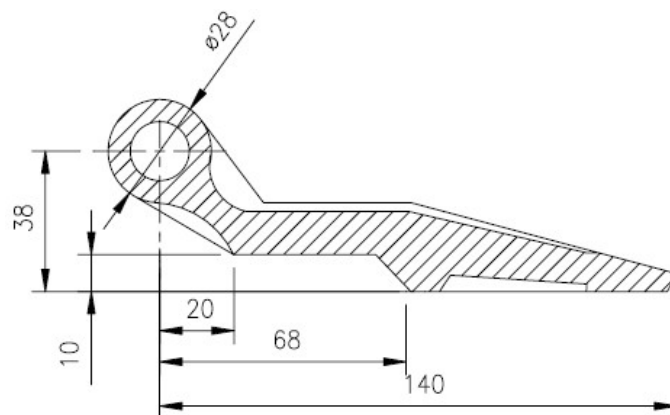

Hinge

H-1037 Budapest Montevideo u. 4.
Tel: 06 1/887-1080 Fax: 06 1/887-1099
www.mobilbox.hu, E-mail: info@mobilbox.hu