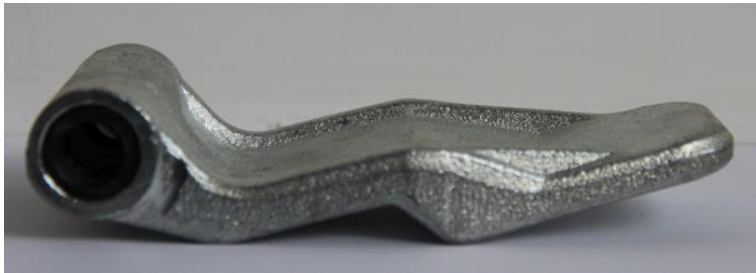

Container Door Hinge

(article number: K0933)

Saejin typ, ISO standard hinge with plastic lining for storage and shipping container doors.
Hot dip galvanized casting steel. Weight: 0,96 Kgs. Stripping: 8 pcs/set.