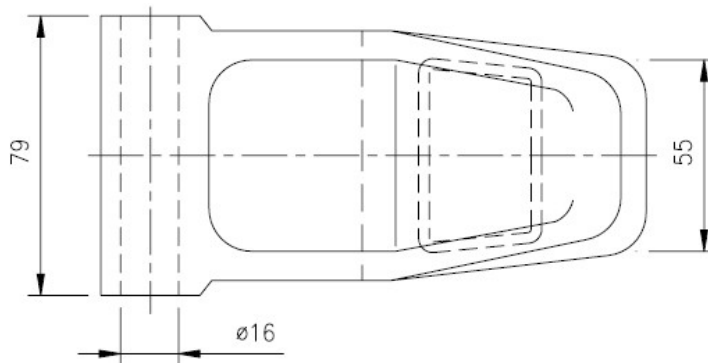

Hinge

H-1037 Budapest Montevideo u. 4.
Tel: 06 1/887-1080 Fax: 06 1/887-1099
www.mobilbox.hu, E-mail: info@mobilbox.hu